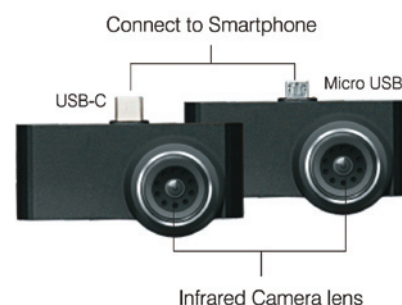

T-20

The Smart Thermal Camera

The smart thermal camera can be used to connect to Android Smartphones with USB-C or Micro-USB. The T-20 doesn't need any additional battery, storage or display. It just needs to be connected to the smartphone using the USB interface, using the free Playstore app, Smart Thermview, it converts the phone into a fully operational Thermal Imaging Camera, with the capability to capture, analyze, generate report and share it all from the same device. With the combination of the T-20 and the Smart Thermview app, all operations of a standalone Thermal Imager can be done right from your smartphone. With the options to do live analysis, change colour pallets, generate reports in PDF, do full analysis on saved thermal images and then share all of them right from your smartphone makes it a game changer.

SPECIFICATIONS

Imaging & Optical	
Thermal Resolution	320 X 240px
Wavelength	8 ~ 14µm
Frame Rate	9Hz
Field of View (Horizontal x Vertical)	34.4° X 25.8°
Shutter	Automatic
Focus Mode	Manual
Minimum Focus Distance	2m, Max 3m
Detection Range	543m
Recognition Range	136m
Identification Range	78m
Measurement	
Measurement Range	-10°C ~ 330°C
Repeatability / Accuracy (-10~100°C)	±2°C / ±5°C
Repeatability / Accuracy (100~330°C)	±2% / ±5%
Thermal Sensitivity/NETD	@f/1.0 Typical 50mk Max 70 mk
	@f/1.2 Typical 70mk Max 100mk
Environment	
Operating Temperature	-20°C ~ 60°C
Storage Temperature (Non-Condensing)	-40°C ~ 85°C
Mechanical Shock	Drop from 2m
Common Features	
Weight	56g (T-20)
Dimensions (WxHxD)	68 x 33 x 31 mm (T-20)
Phone	Android
Connections	USB-C (Android) Micro-USB (Android)
App Features	
Colour Palette	9 Options
Capture Mode	Photo, Video
File Format	HIR, Mp4
Spot	Center Spot
Automatic Hot/Cold Detection	Auto Hot/Cold Markers
Temperature Analysis	User Defined Points, Lines and Areas
Report	PDF report export and Share